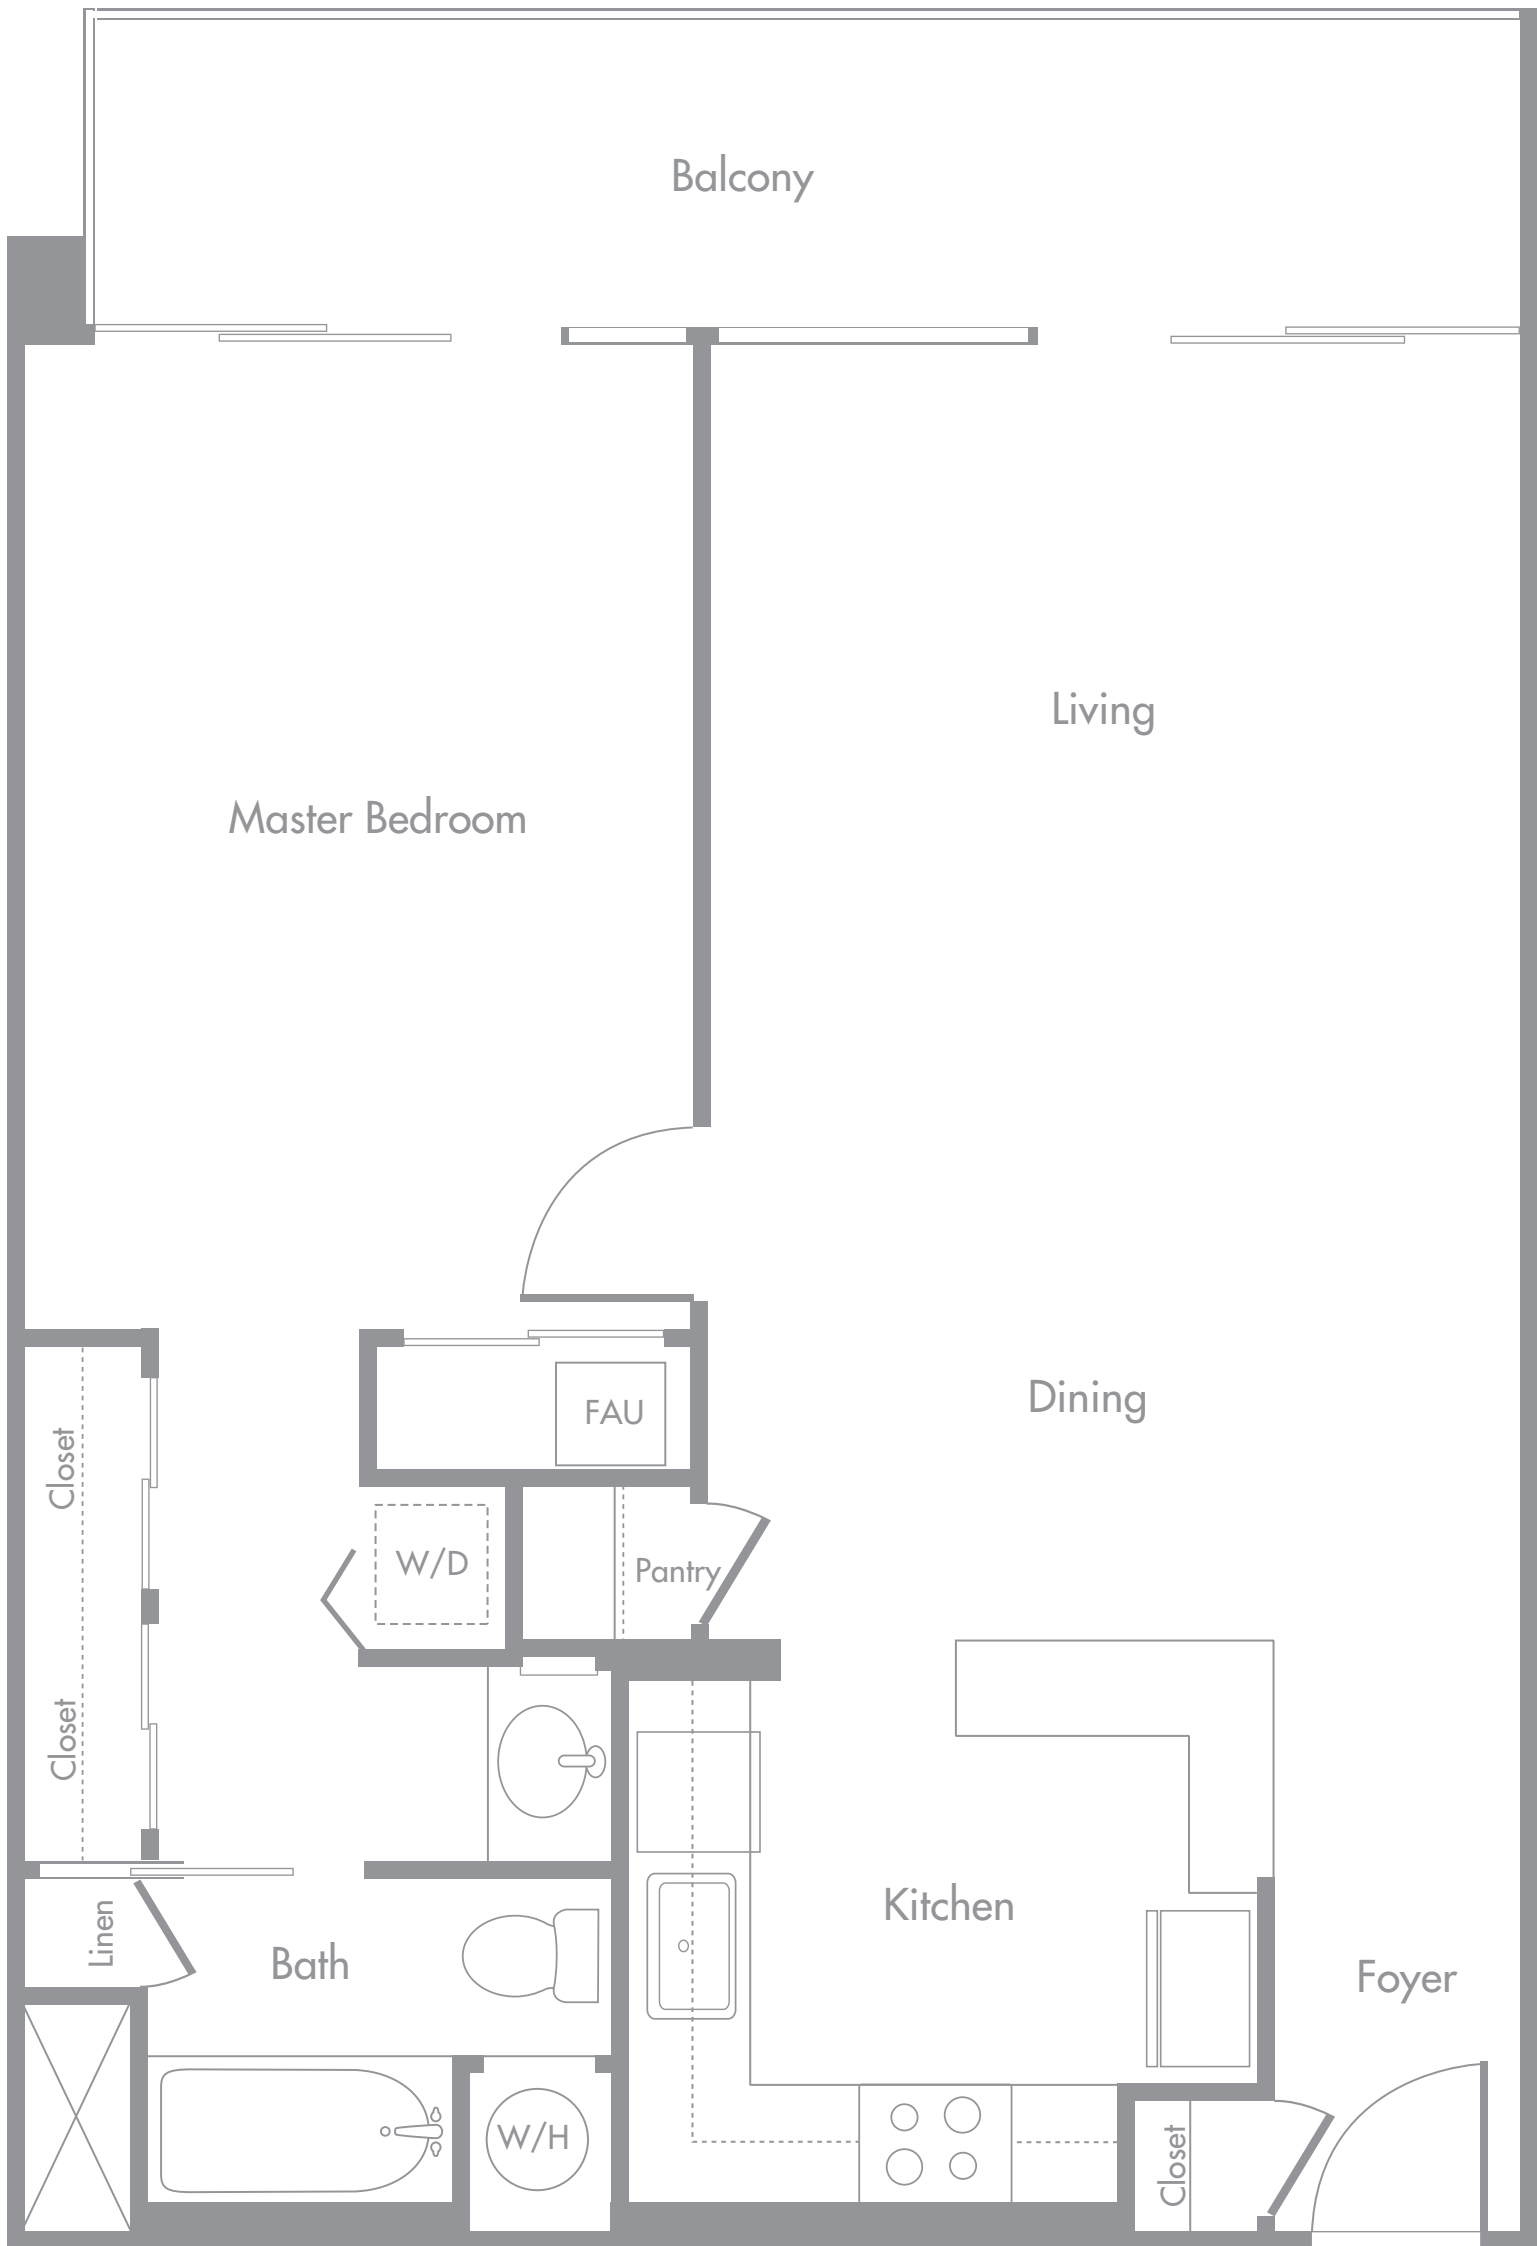

# Residence 1

1 bedroom - 1 bath  
845 Sq. Ft.

Floorplan not to scale.