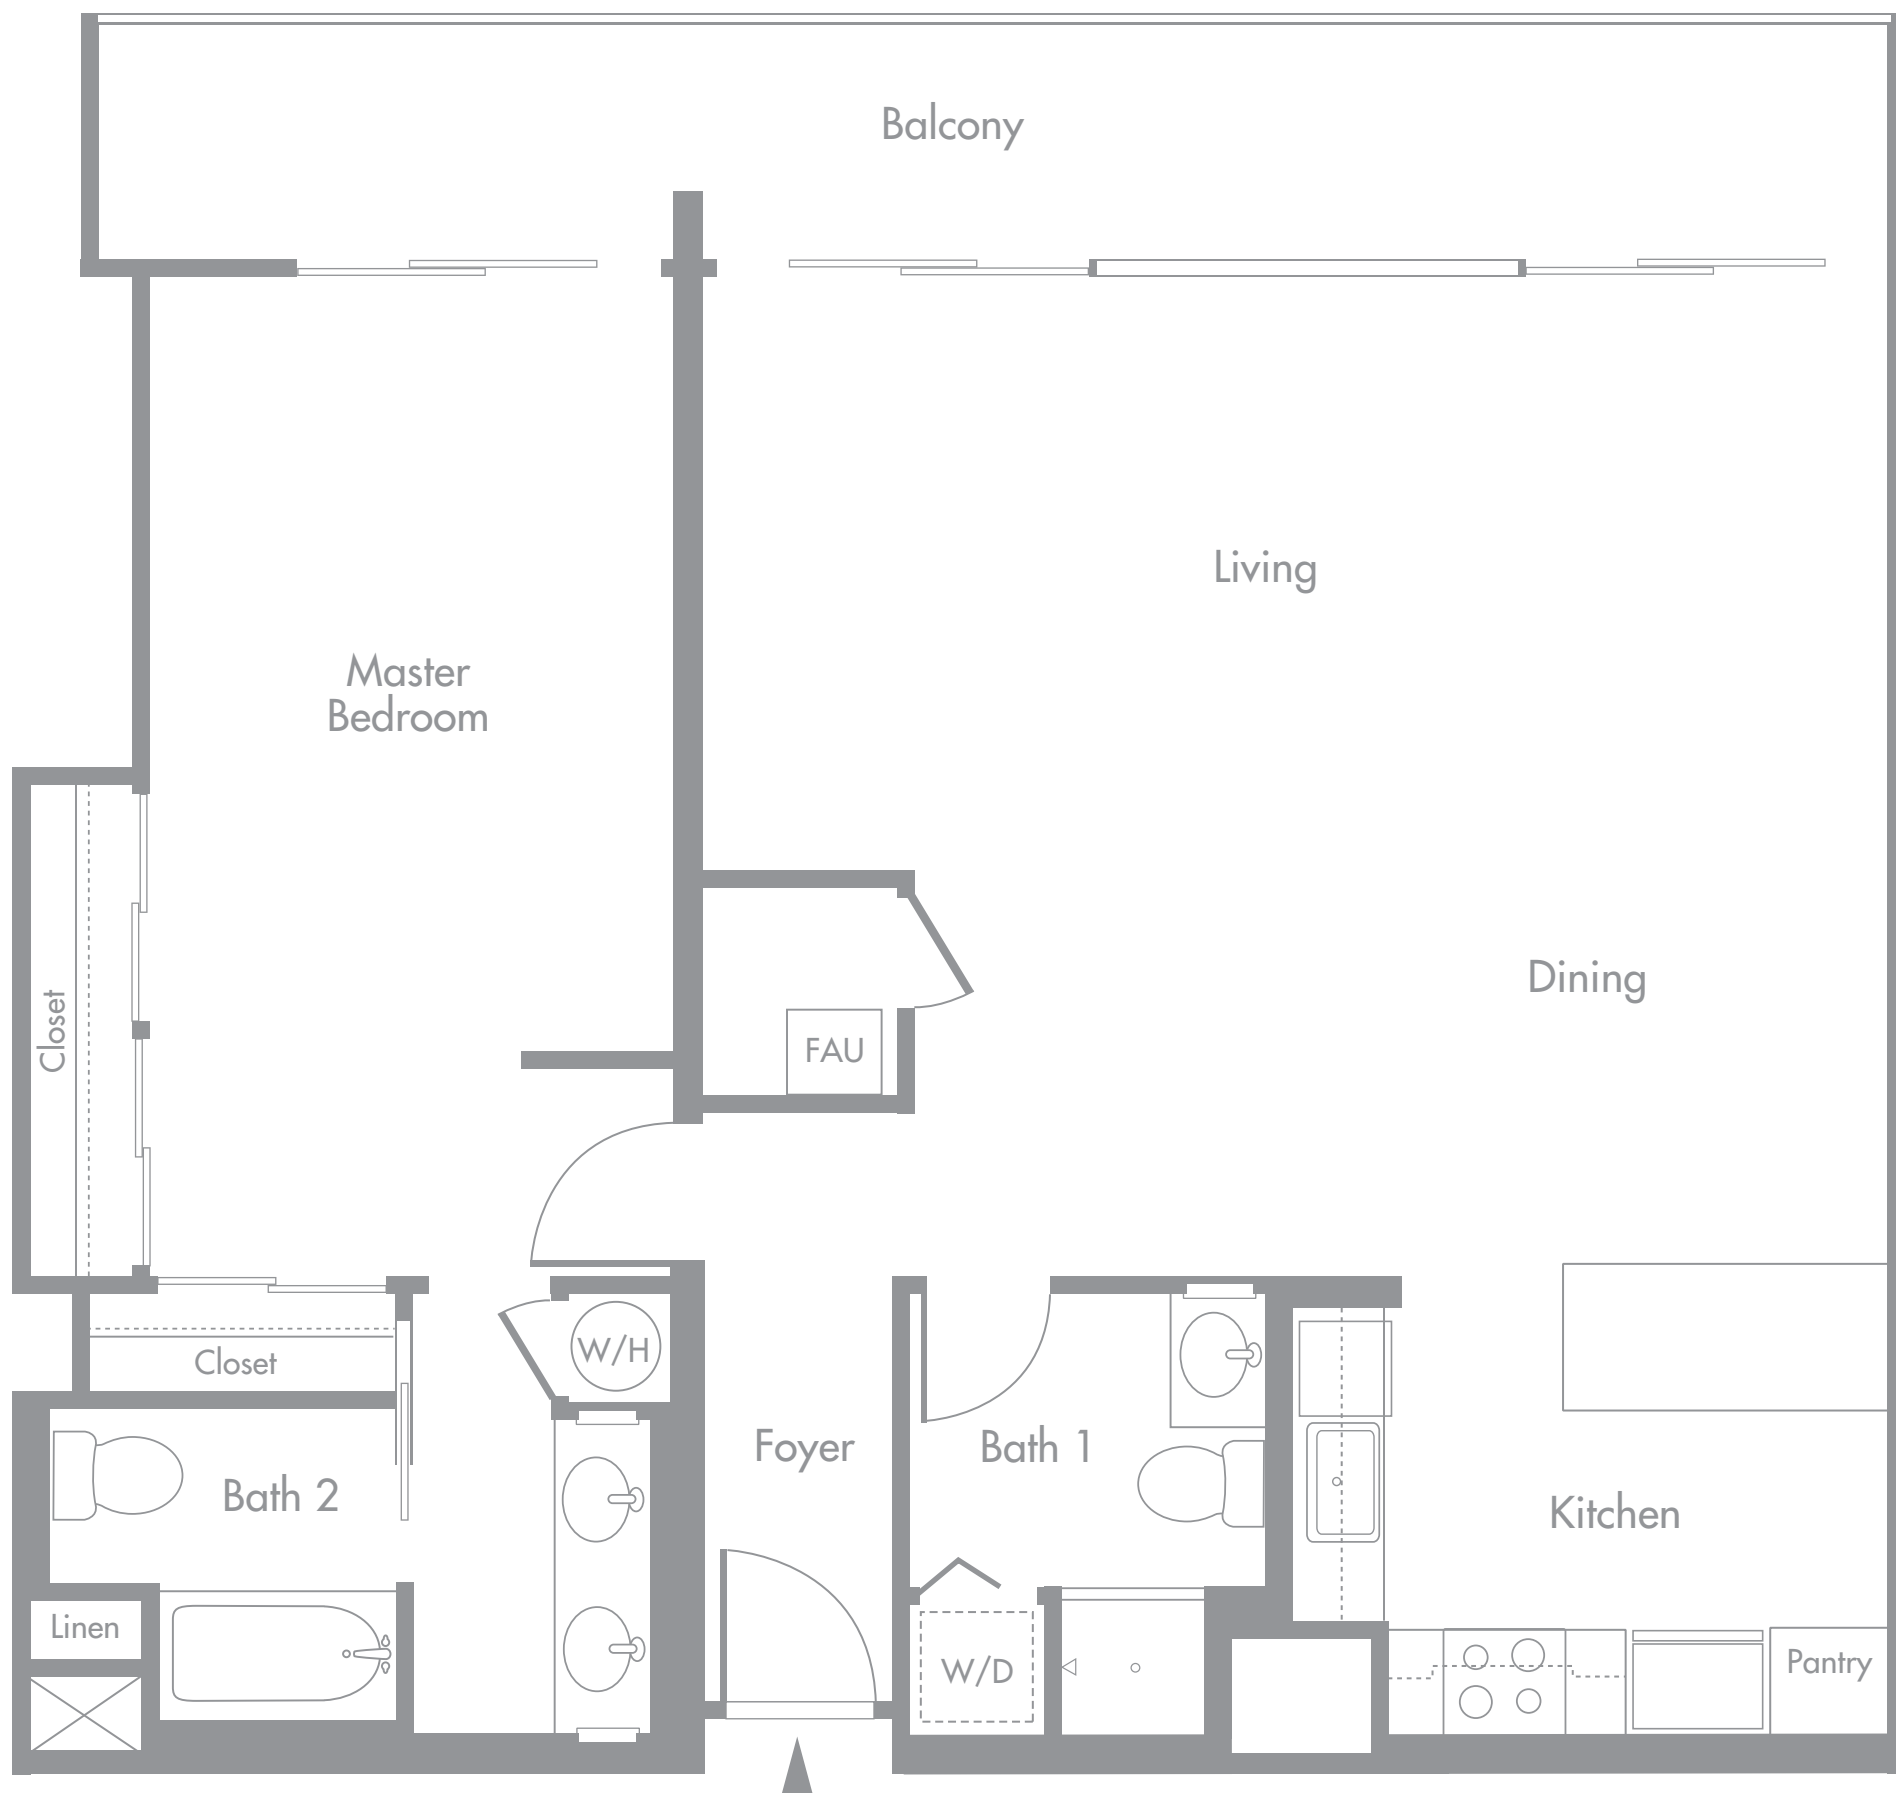

# Residence 1XL

1 bedroom - 2 bath  
1,261 to 1,237 Sq. Ft.

Floorplan not to scale.