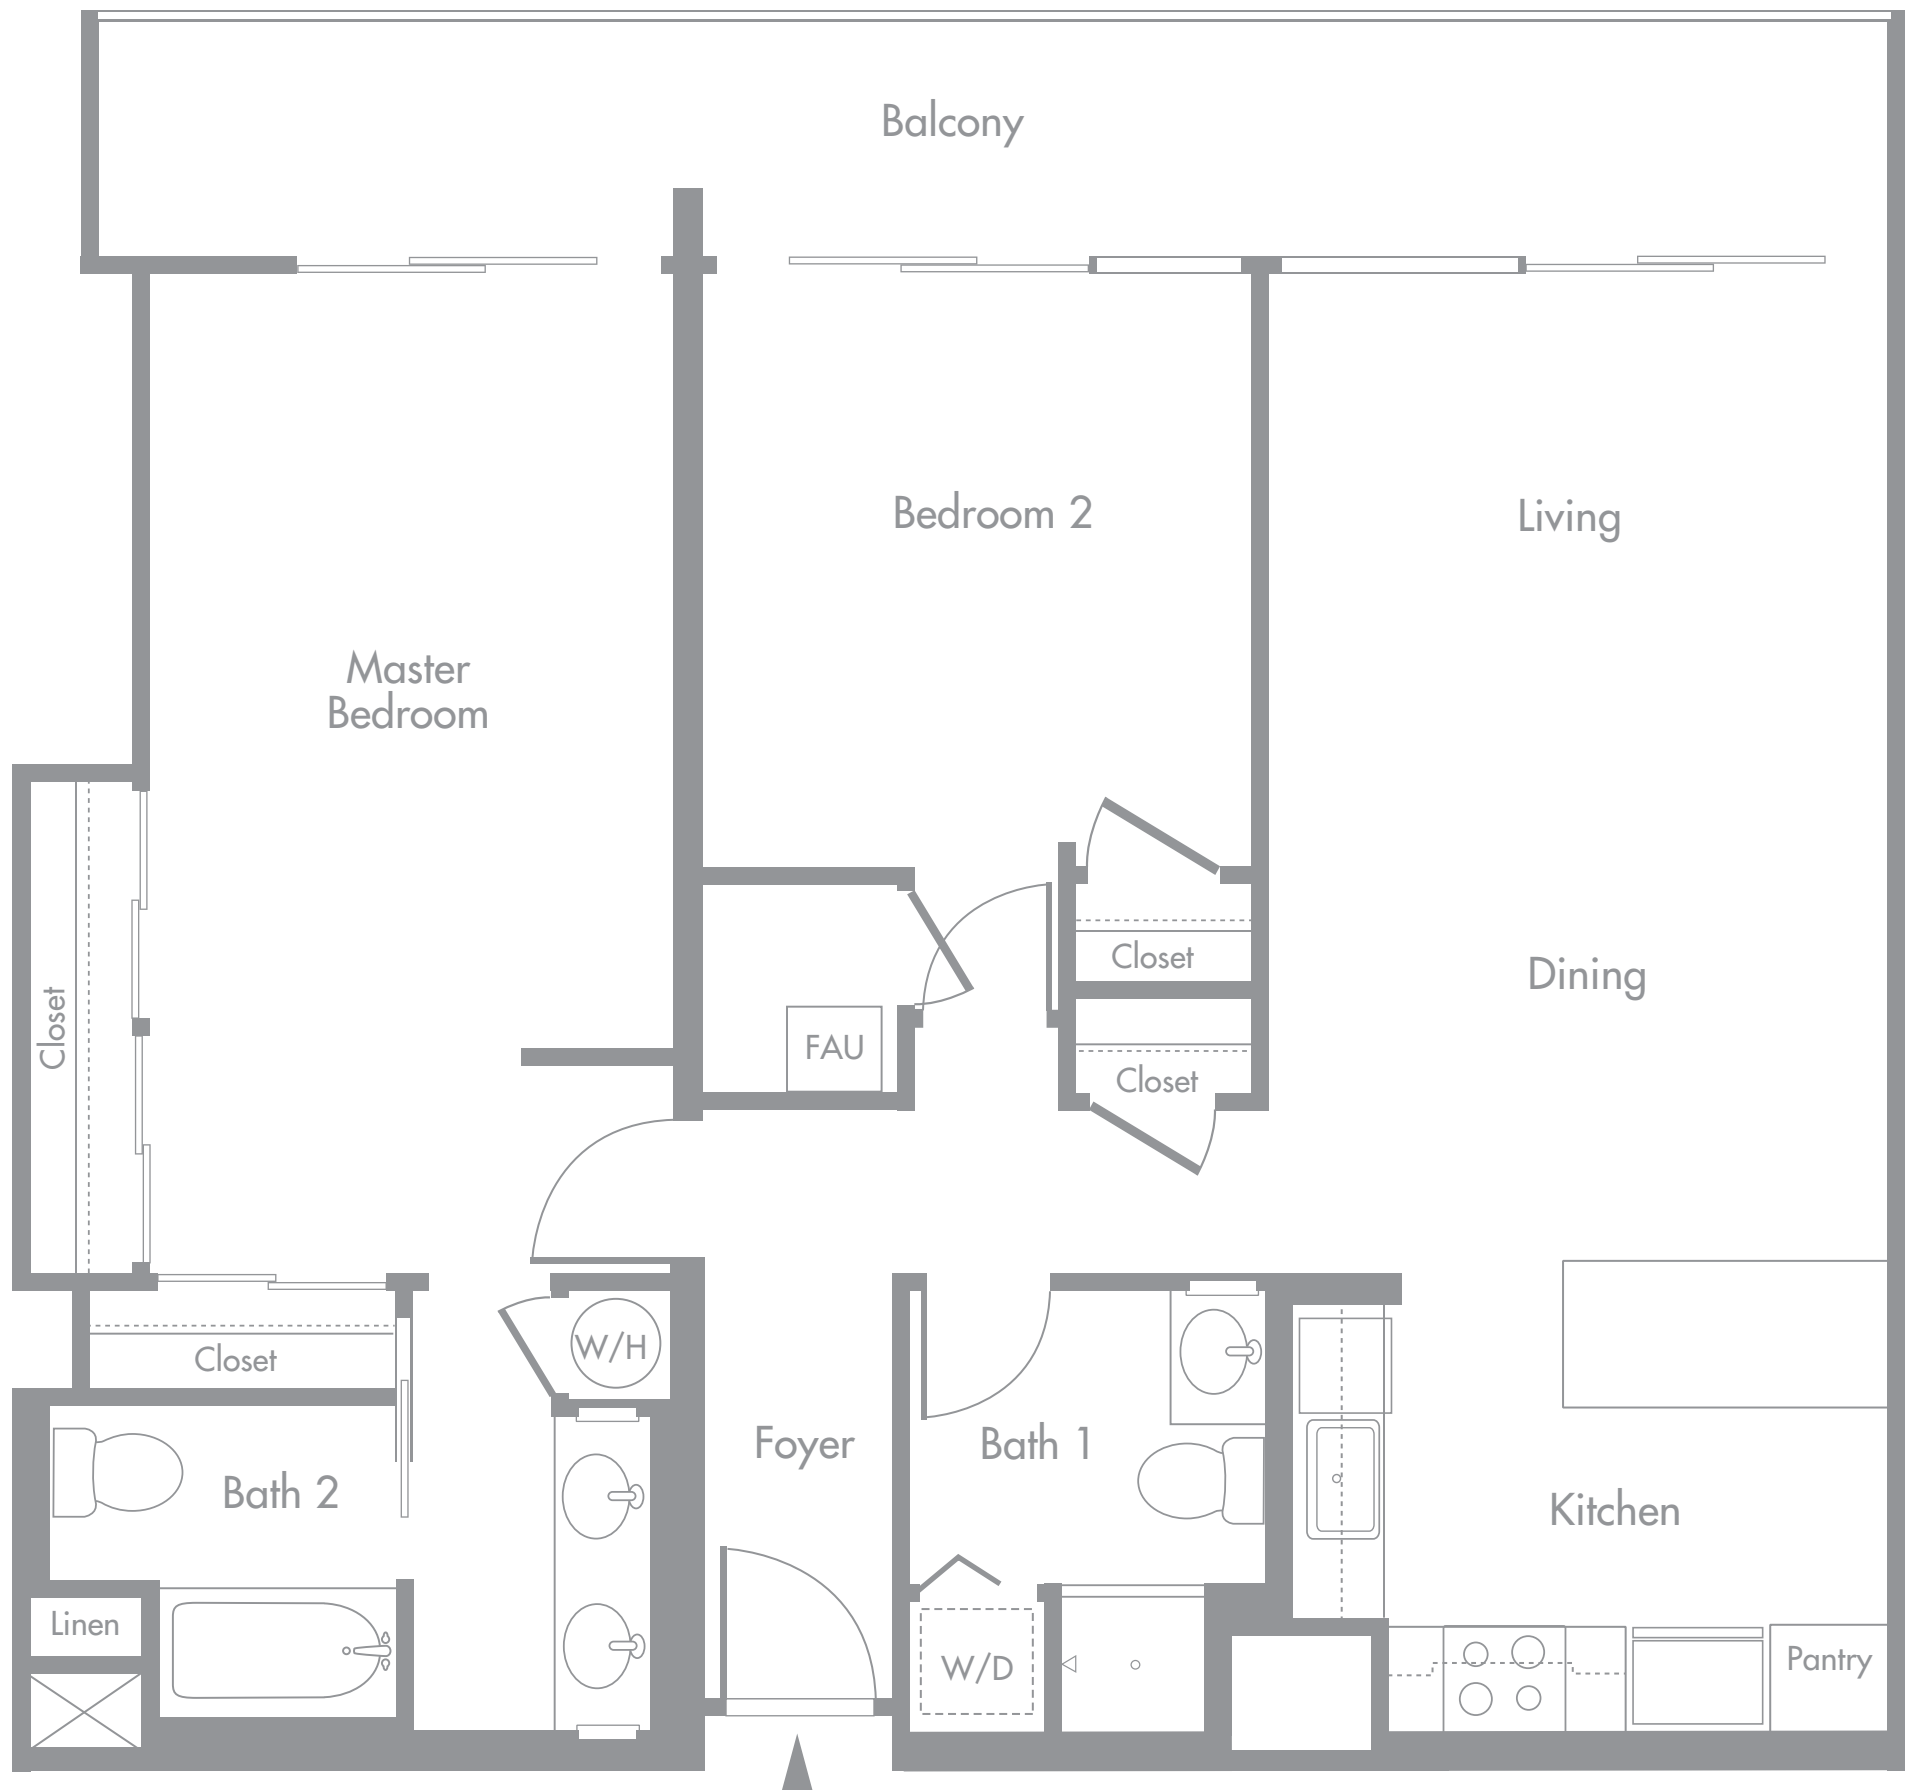

Residence 2A

2 bedroom - 2 bath
1,261 to 1,237 Sq. Ft.

Floorplan not to scale.